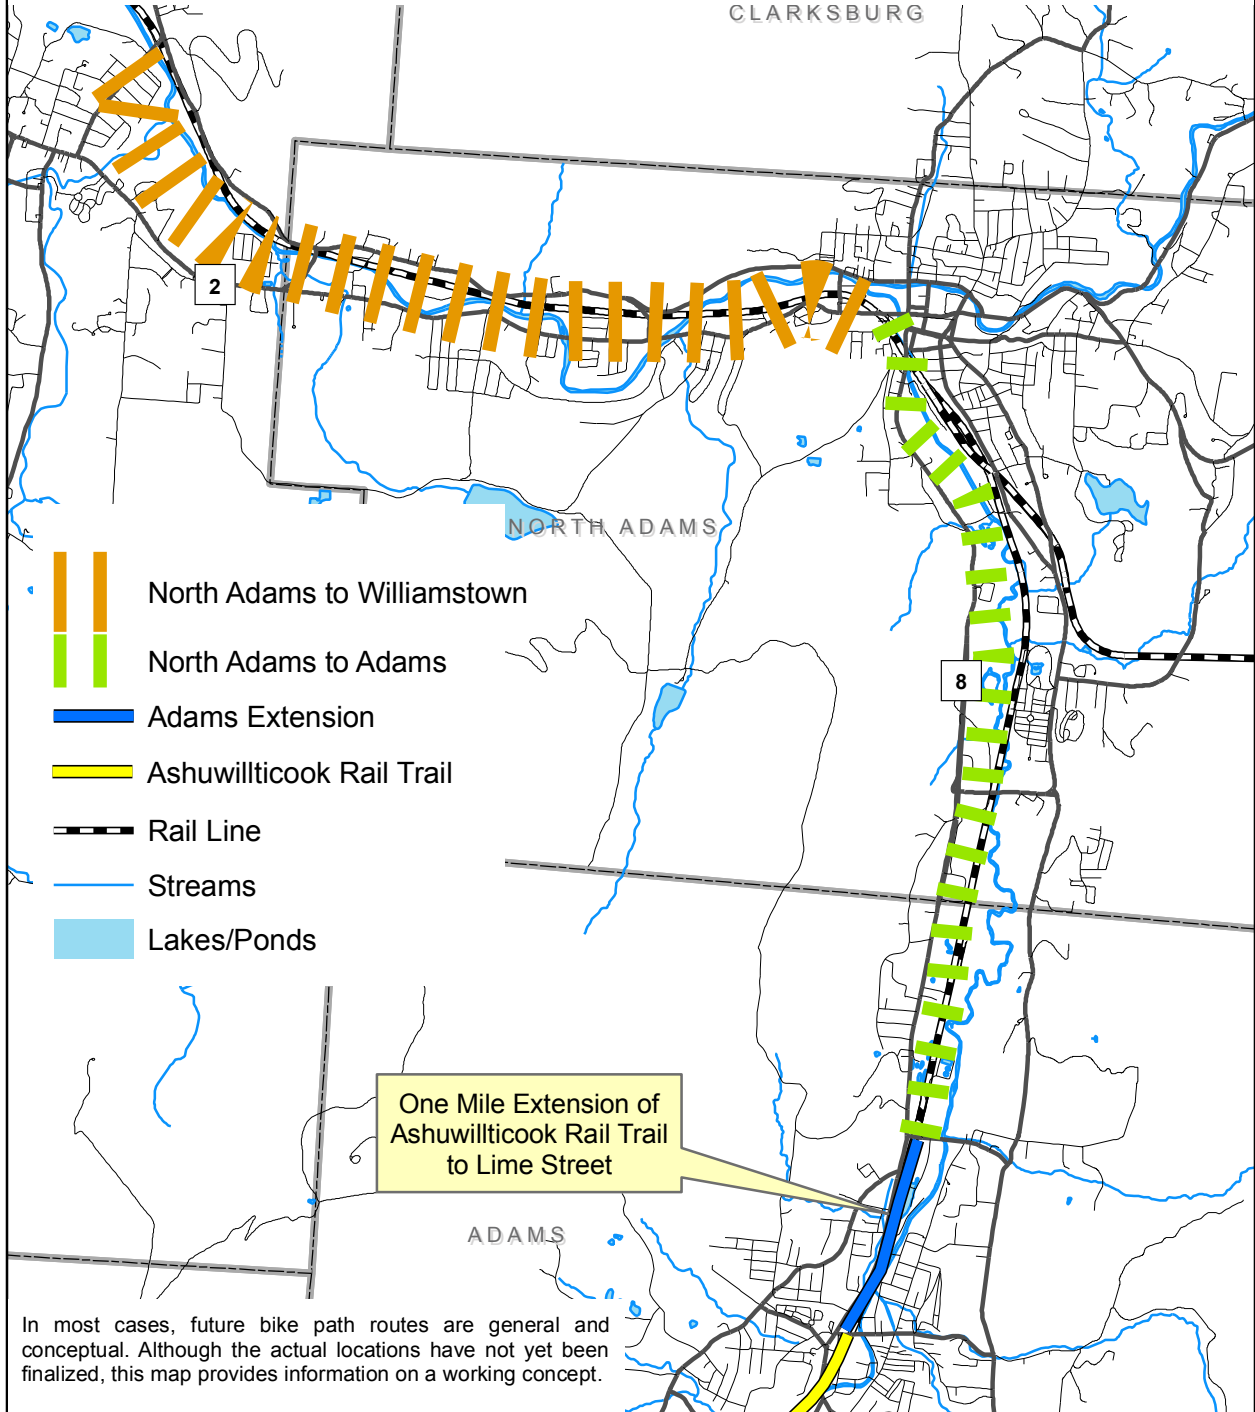

Adams - North Adams - Williamstown Proposed Bike Path

CLARKSBURG

-  North Adams to Williamstown
-  North Adams to Adams
-  Adams Extension
-  Ashuwillticook Rail Trail
-  Rail Line
-  Streams
-  Lakes/Ponds

In most cases, future bike path routes are general and conceptual. Although the actual locations have not yet been finalized, this map provides information on a working concept.